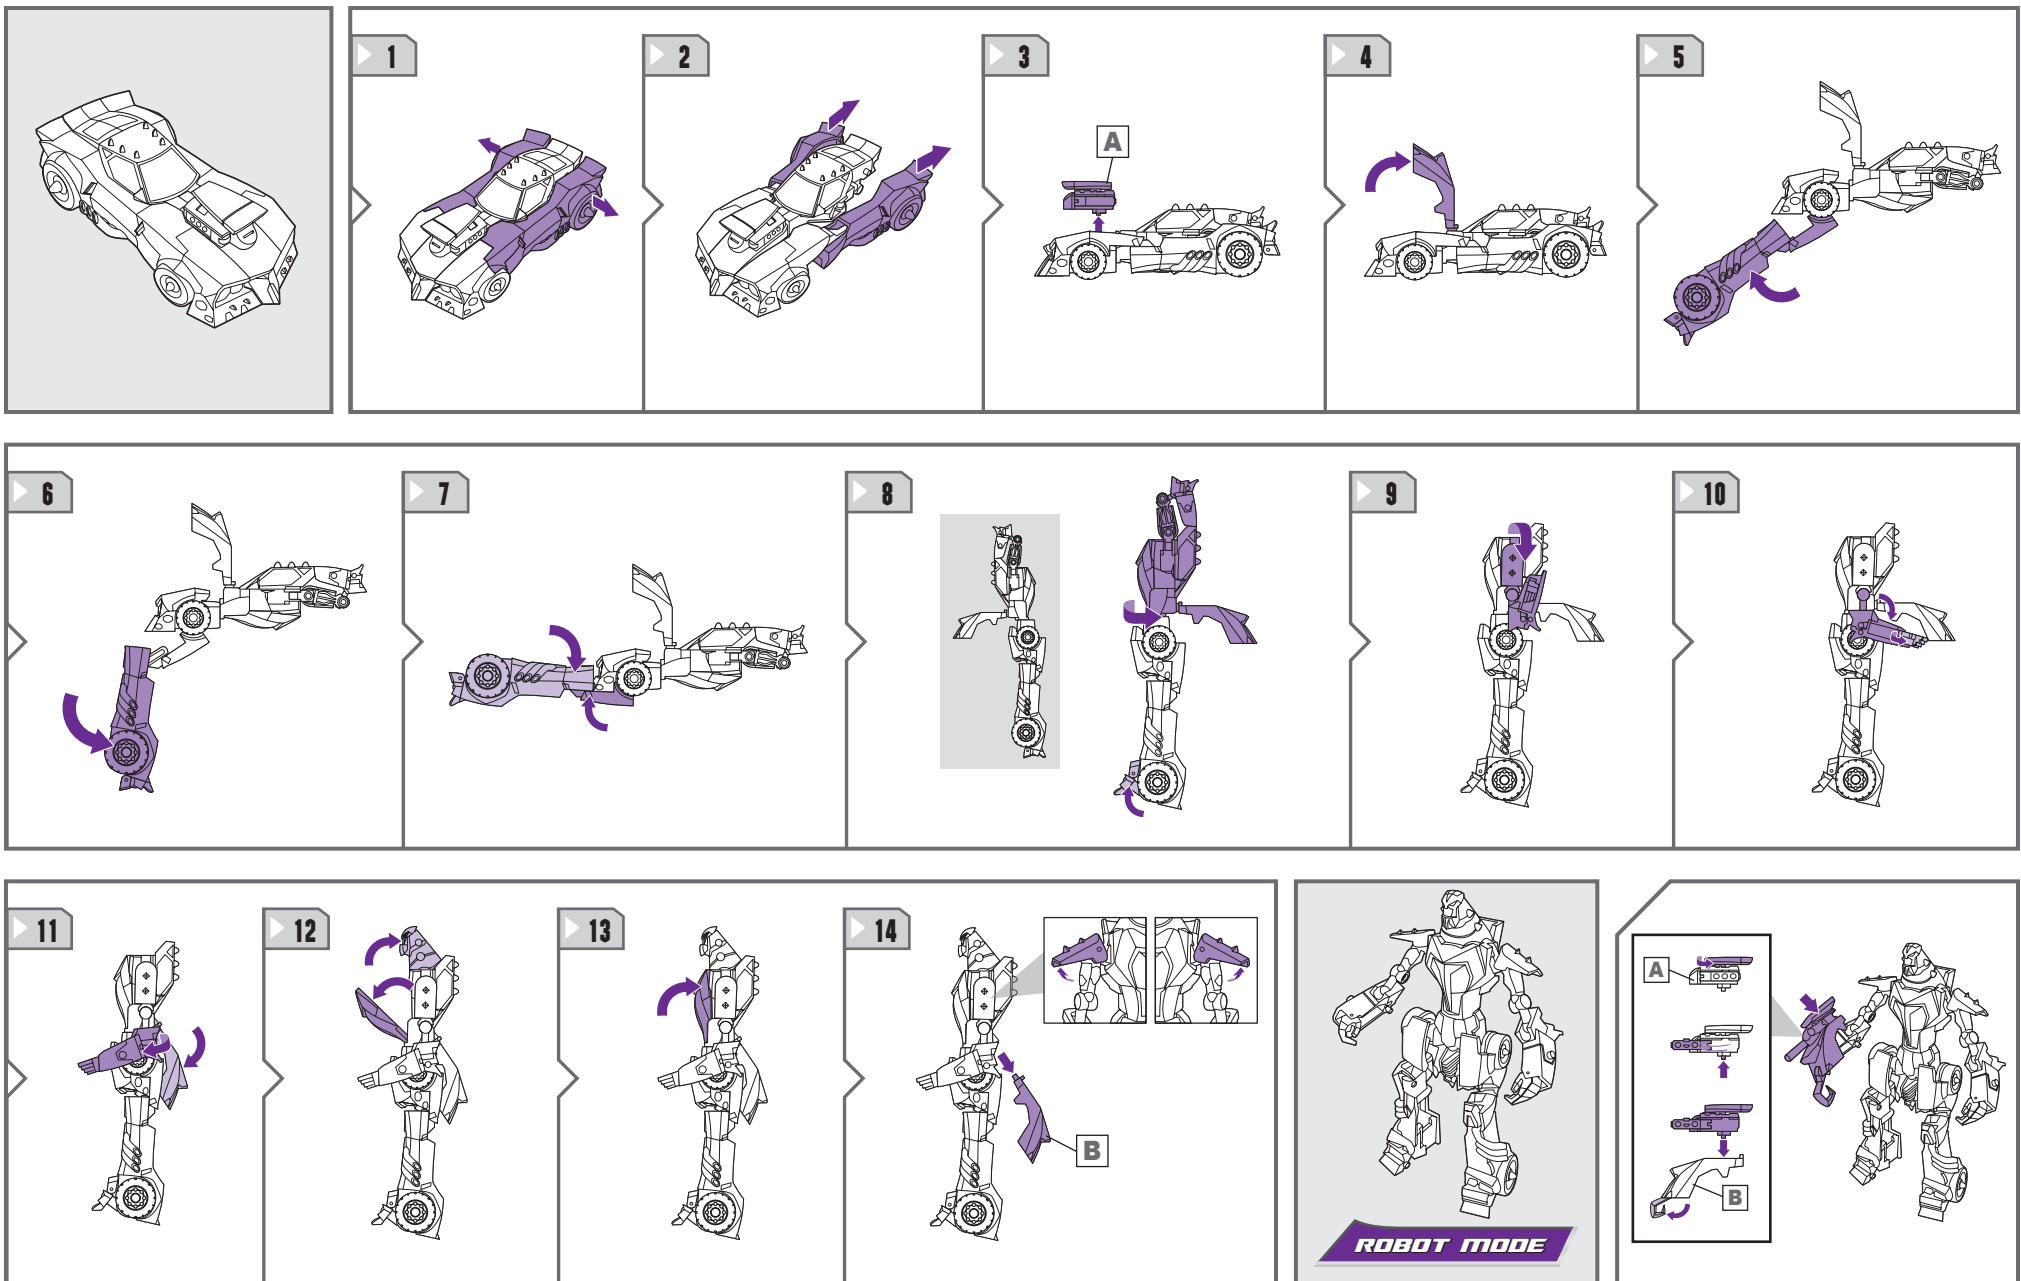

TRANSFORMERS ANIMATED

NOTE: Some parts are made to detach if excessive force is applied and are designed to be reattached if separation occurs. Adult supervision may be necessary for younger children.

WARNING:

CHOKING HAZARD-Small parts.
Not for children under 3 years.

AGES 5+

83468/83462 Asst.

TRANSFORMERS.COM

CHANGING TO ROBOT

REVERSE ORDER OF INSTRUCTIONS TO
CONVERT BACK INTO VEHICLE.

Some poses may require hand support.